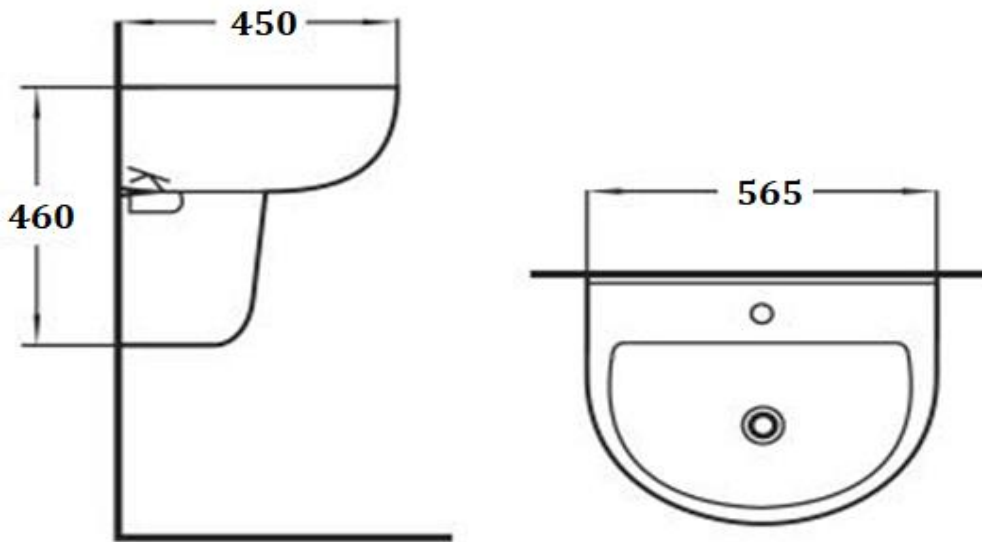

Verde UAE: Tel 02 559 8662 / P.O. Box 45557 Abu Dhabi
Website: www.verdeuae.com / Email: info@verdeuae.com

Verde reserves the right to revise the technical data as above, and is subject to change