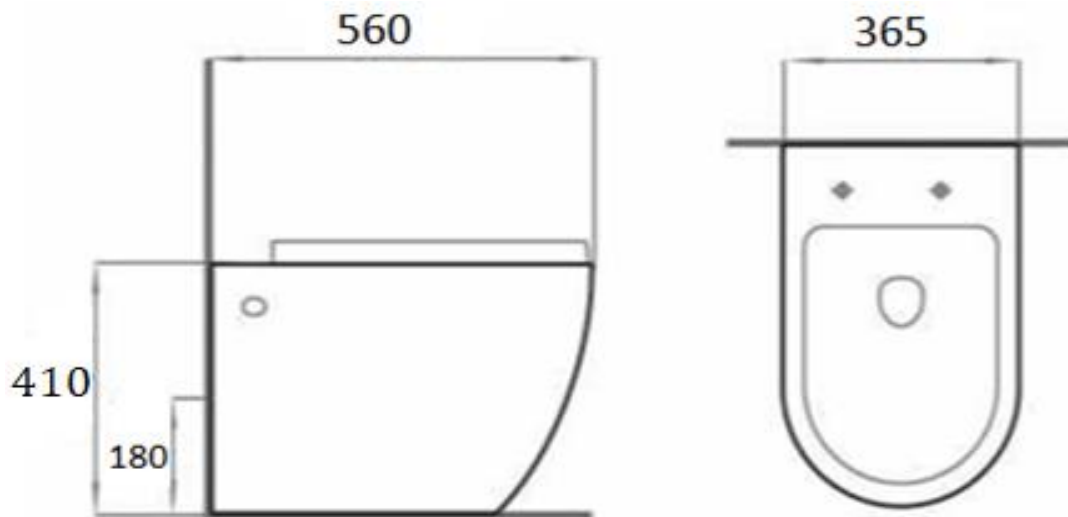

Verde UAE: Tel 02 559 8662 / P.O. Box 45557 Abu Dhabi
Website: www.verdeuae.com / Email: info@verdeuae.com

Verde reserves the right to revise the technical data as above, and is subject to change