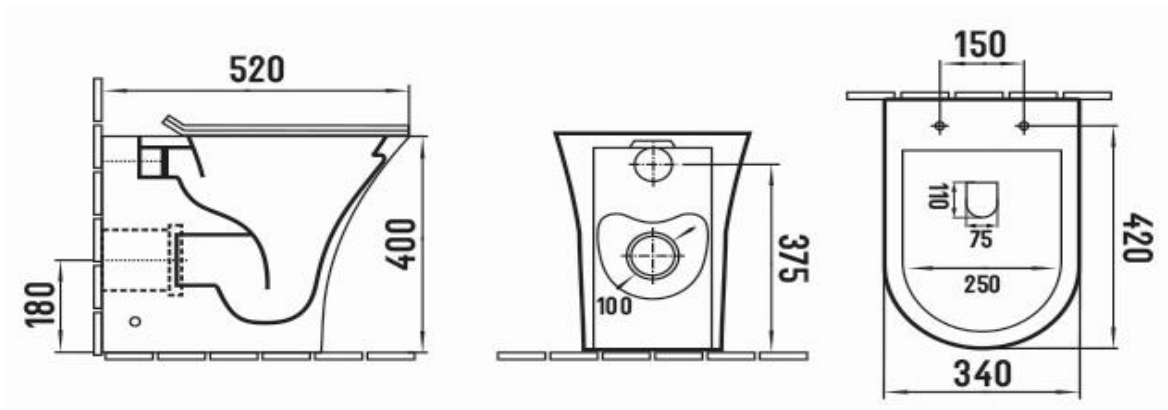

**PRODUCT DESCRIPTION:** Bella Water Closet white with UF slim soft close seat & cover with metal hinges, with fixing bolts.

<b>Product Ref Code :</b>	<b>VCP LB2970B</b>
<b>Product Size (mm) :</b>	<b>520*340*400</b>
<b>Material :</b>	<b>Ceramic</b>
<b>Mounting Type :</b>	<b>Back to wall floor mounted</b>
<b>Finish :</b>	<b>White Glossy</b>

## DIMENSIONAL DRAWING

Verde UAE: Tel 02 559 8662 / P.O. Box 45557 Abu Dhabi  
Website: [www.verdeuae.com](http://www.verdeuae.com) / Email: [info@verdeuae.com](mailto:info@verdeuae.com)

Verde reserves the right to revise the technical data as above, and is subject to change