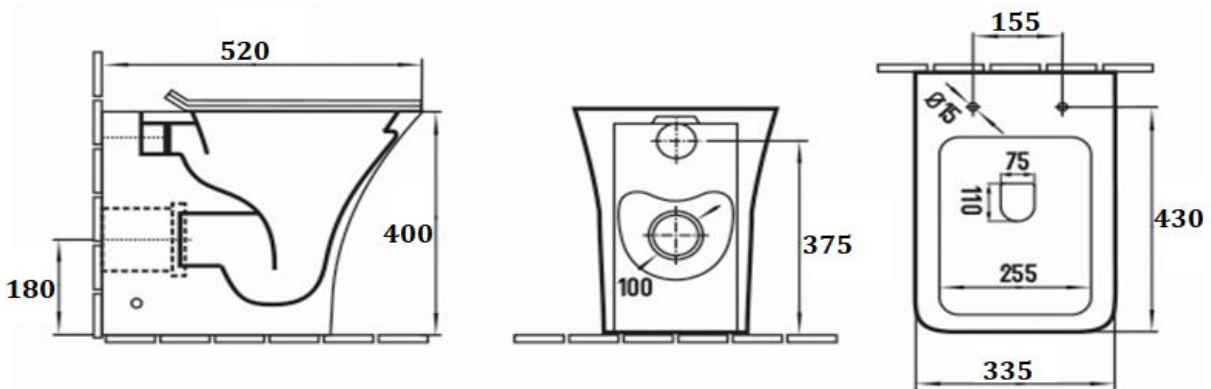

Verde UAE: Tel 02 559 8662 / P.O. Box 45557 Abu Dhabi
Website: www.verdeuae.com / Email: info@verdeuae.com

Verde reserves the right to revise the technical data as above, and is subject to change