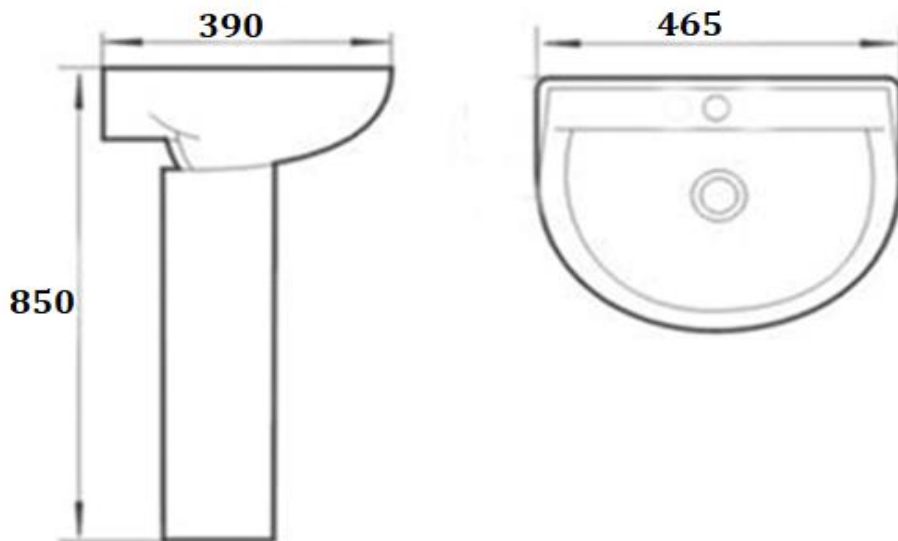

DIMENSIONAL DRAWING