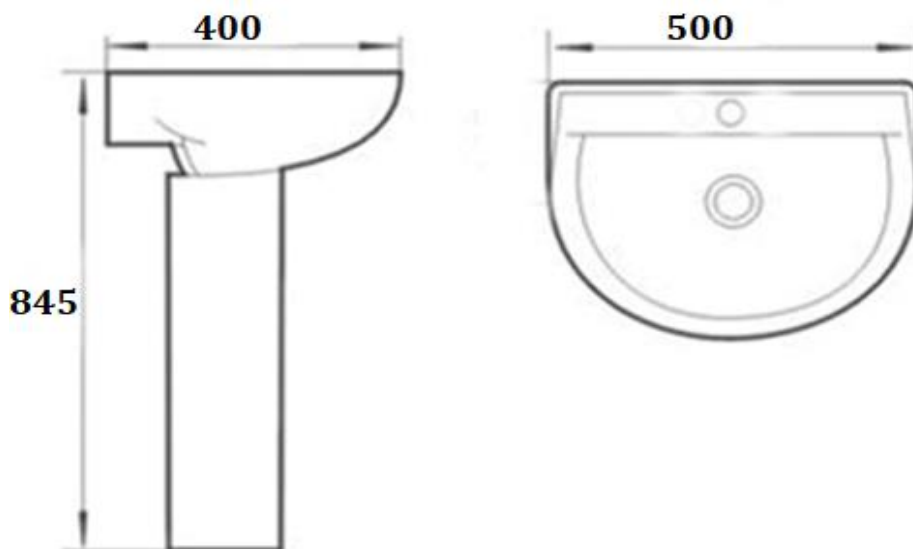

Verde UAE: Tel 02 559 8662 / P.O. Box 45557 Abu Dhabi
Website: www.verdeuae.com / Email: info@verdeuae.com

Verde reserves the right to revise the technical data as above, and is subject to change