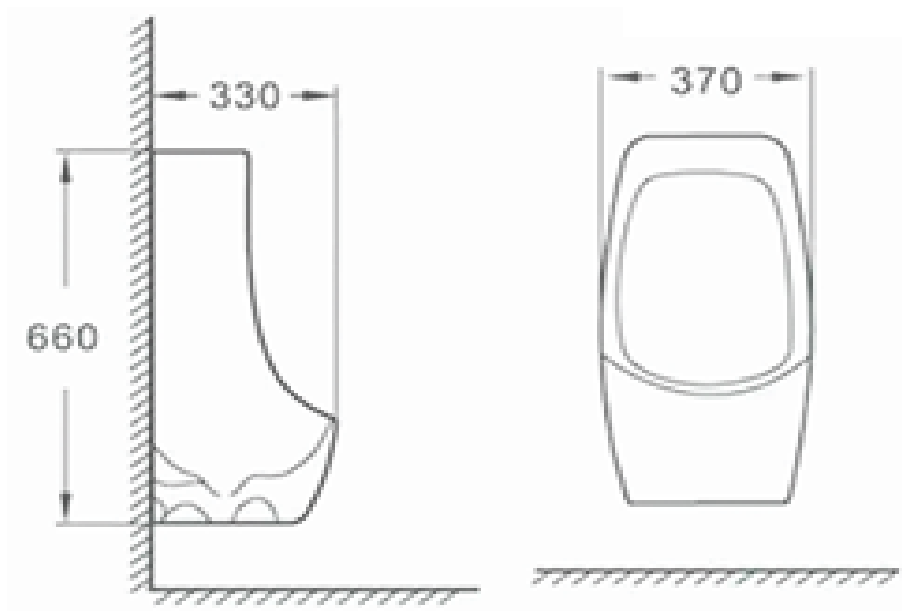

PRODUCT DESCRIPTION: Urinal back side water inlet supply.

Product Ref Code :	VCP X562
Product Size (mm) :	370*330*660
Material :	Ceramic
Mounting Type :	Wall Hung
Finish :	White Glossy

DIMENSIONAL DRAWING