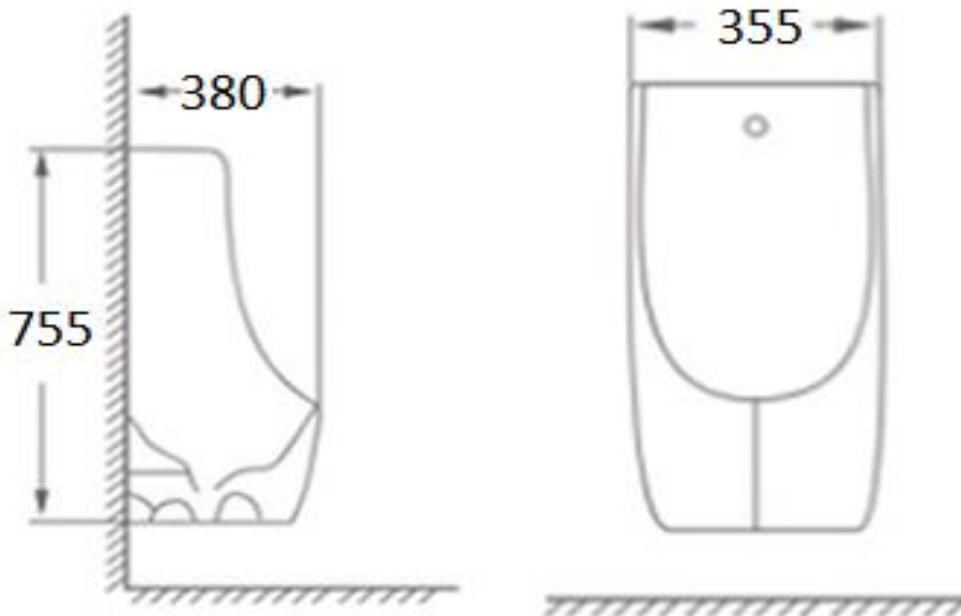

PRODUCT DESCRIPTION: Urinal back side water inlet supply.

Product Ref Code :	VCP X570
Product Size (mm) :	355*380*755
Material :	Ceramic
Mounting Type :	Wall Hung
Finish :	White Glossy

DIMENSIONAL DRAWING