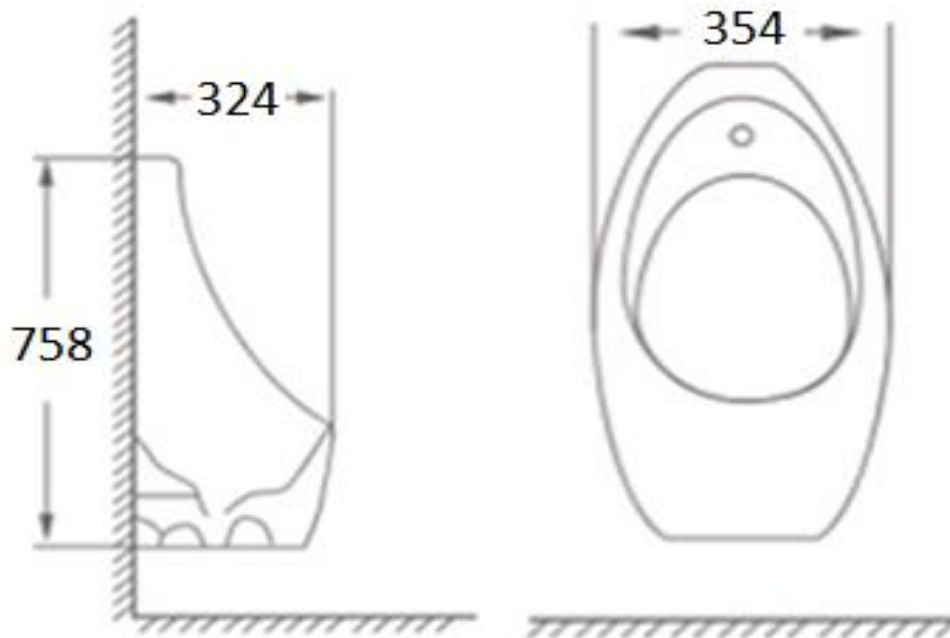

PRODUCT DESCRIPTION: Urinal back side water inlet supply.

Product Ref Code :	VCP X571
Product Size (mm) :	354*324*758
Material :	Ceramic
Mounting Type :	Wall Hung
Finish :	White Glossy

DIMENSIONAL DRAWING