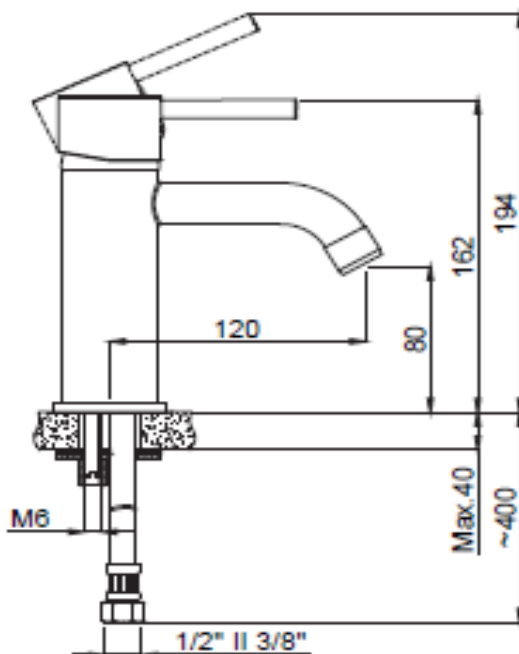

Product Ref Code :	VTA 15164301
Material :	Brass
Finish :	Chrome Plated
Mounting Type :	Deck Mounted
Flow Rate :	Maximum 6ltr per minute

DIMENSIONAL DRAWING :