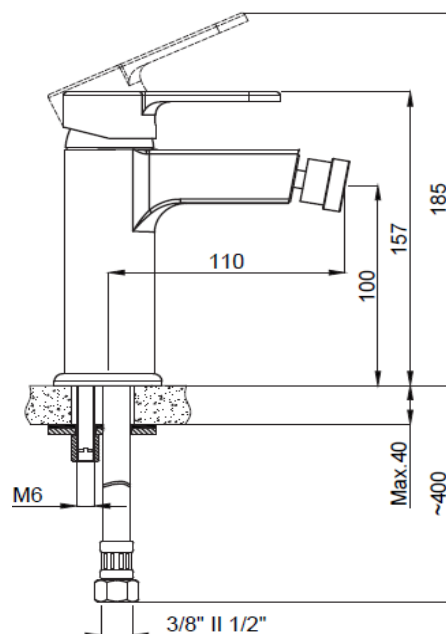

Verde UAE: Tel 02 559 8662 / P.O. Box 45557 Abu Dhabi
Website: www.verdeuae.com / Email: info@verdeuae.com

Verde reserves the right to revise the technical data as above, and is subject to change