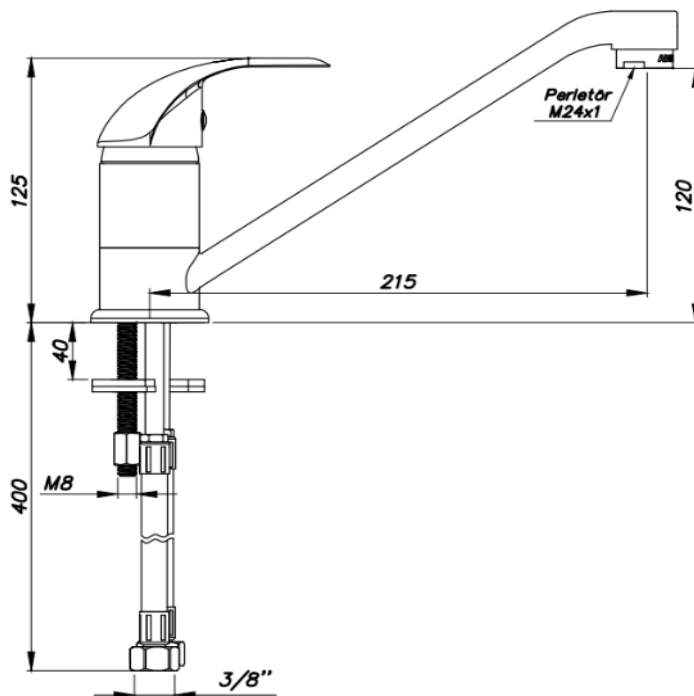

Product Ref Code :	VTA 15024411
Material :	Brass
Finish :	Chrome Plated
Mounting Type :	Deck Mounted
Flow Rate :	Maximum 6ltr per minute

DIMENSIONAL DRAWING :