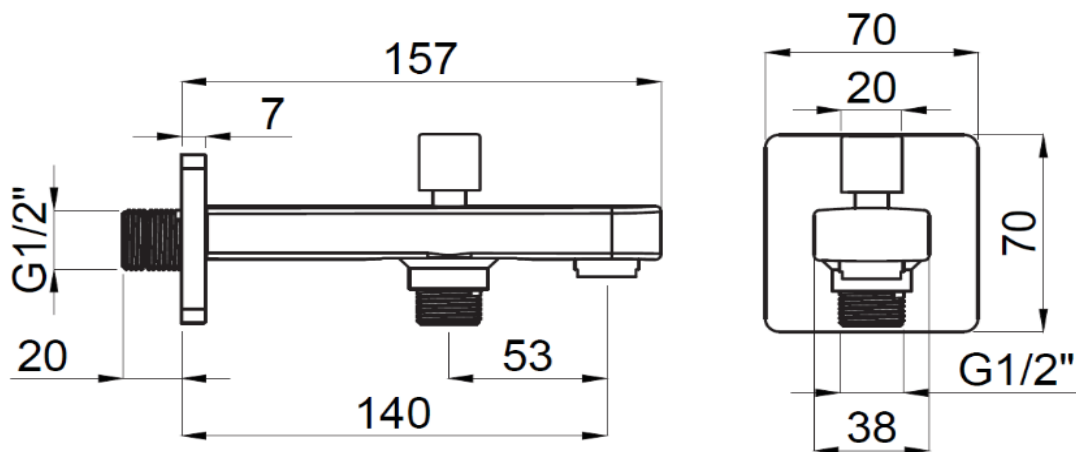

Verde UAE: Tel 02 559 8662 / P.O. Box 45557 Abu Dhabi
Website: www.verdeuae.com / Email: info@verdeuae.com

Verde reserves the right to revise the technical data as above, and is subject to change