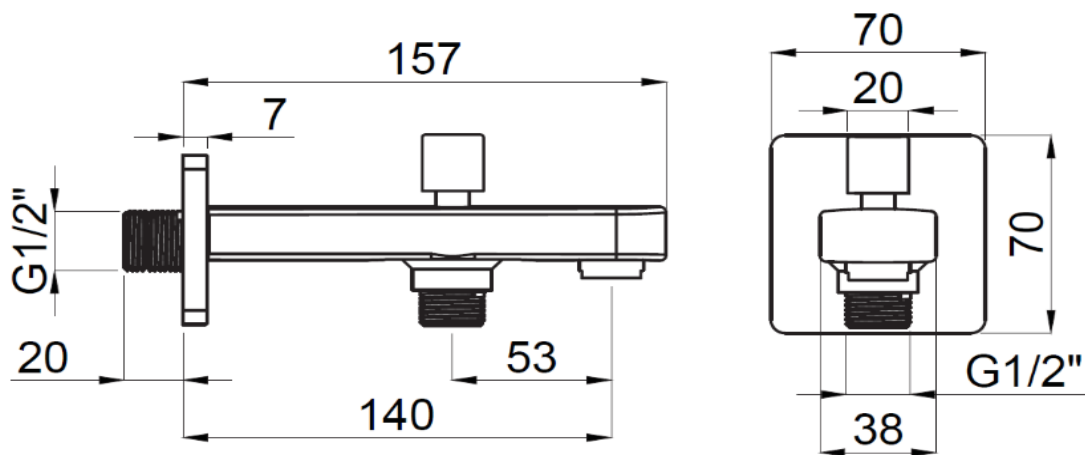

PRODUCT DESCRIPTION: Slim Concealed Bath Spout 1/2", Chrome.

Product Ref Code :	VTA 15065211
Material :	Brass
Finish :	Chrome Plated
Mounting Type :	Wall Mounted
Flow Rate :	Maximum 6ltr per minute

DIMENSIONAL DRAWING :