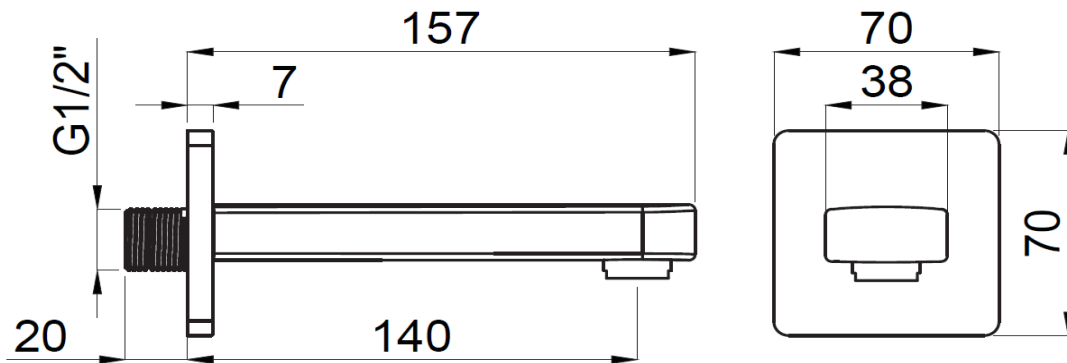

PRODUCT DESCRIPTION: Slim Concealed Shower Spout 1/2", Gold.

Product Ref Code :	VTA 150655008
Material :	Brass
Finish :	Gold
Mounting Type :	Wall Mounted
Flow Rate :	Maximum 6ltr per minute

DIMENSIONAL DRAWING :