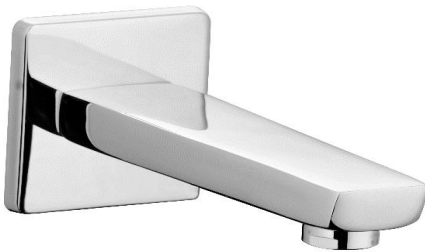

PRODUCT DESCRIPTION: Slim Concealed Shower Spout 1/2", Chrome.

Product Ref Code :	VTA 15065501
Material :	Brass
Finish :	Chrome Plated
Mounting Type :	Wall Mounted
Flow Rate :	Maximum 6ltr per minute

DIMENSIONAL DRAWING :