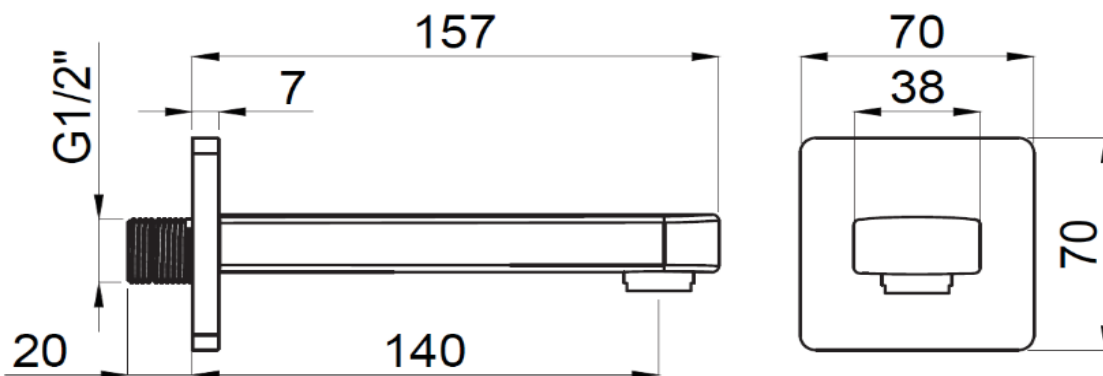

PRODUCT DESCRIPTION: Slim Concealed Shower Spout 1/2", Chrome.

Product Ref Code :	VTA 15065501
Material :	Brass
Finish :	Chrome Plated
Mounting Type :	Wall Mounted
Flow Rate :	Maximum 6ltr per minute

DIMENSIONAL DRAWING :