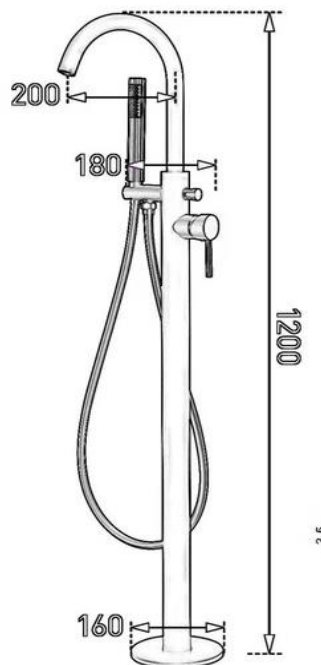

DIMENSIONAL DRAWING :

Verde UAE: Tel 02 559 8662 / P.O. Box 45557 Abu Dhabi
Website: www.verdeuae.com / Email: info@verdeuae.com

Verde reserves the right to revise the technical data as above, and is subject to change