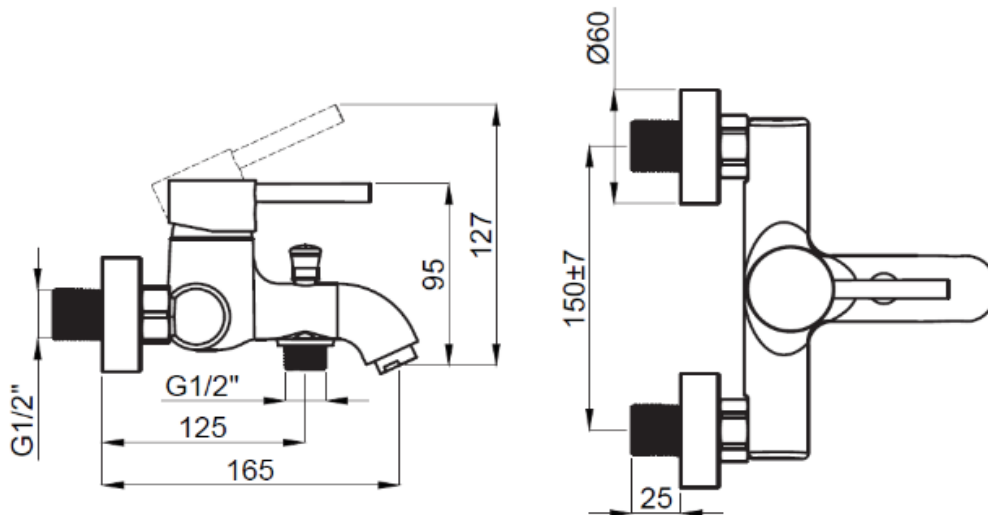

PRODUCT DESCRIPTION: Jupiter Bath Shower Mixer Chrome.

Product Ref Code	:	VTA 15160511
Material	:	Brass
Finish	:	Chrome Plated
Mounting Type	:	Wall Mounted
Flow Rate	:	Maximum 6ltr per minute

DIMENSIONAL DRAWING :