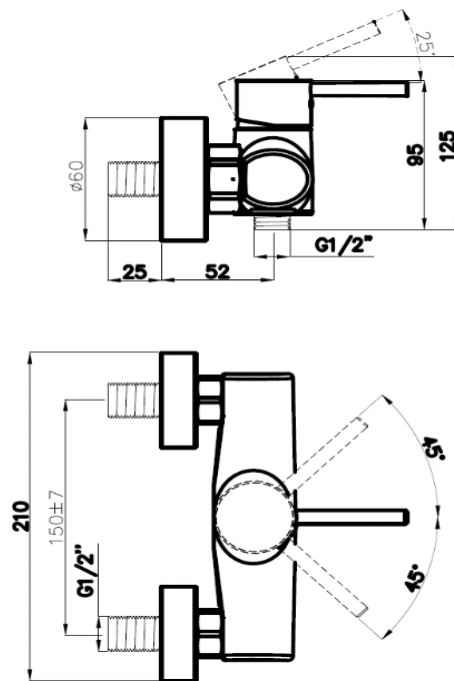

PRODUCT DESCRIPTION: Jupiter Shower Mixer Chrome.

Product Ref Code :	VTA 15160631
Material :	Brass
Finish :	Chrome Plated
Mounting Type :	Wall Mounted
Flow Rate :	N/A

DIMENSIONAL DRAWING :

Verde UAE: Tel 02 559 8662 / P.O. Box 45557 Abu Dhabi
Website: www.verdeuae.com / Email: info@verdeuae.com