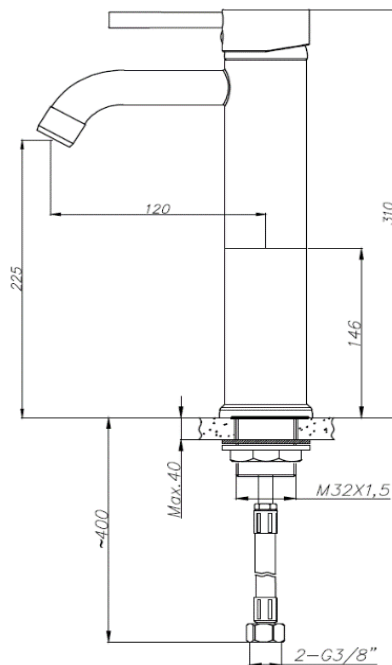

DIMENSIONAL DRAWING :