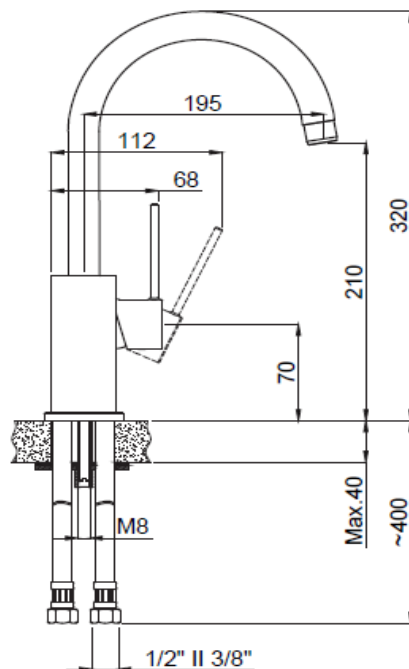

DIMENSIONAL DRAWING :

Verde UAE: Tel 02 559 8662 / P.O. Box 45557 Abu Dhabi
Website: www.verdeuae.com / Email: info@verdeuae.com

Verde reserves the right to revise the technical data as above, and is subject to change