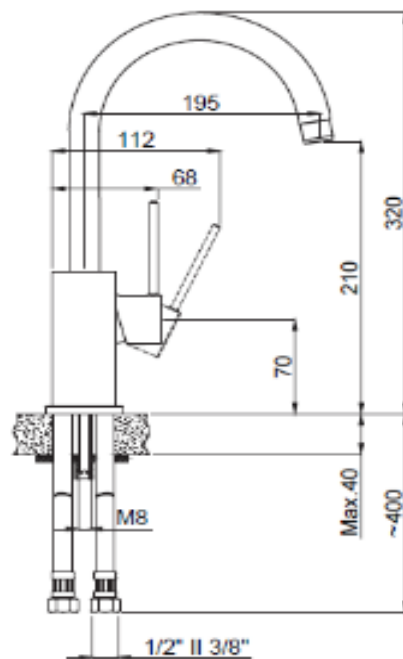

DIMENSIONAL DRAWING :

Verde UAE: Tel 02 559 8662 / P.O. Box 45557 Abu Dhabi
Website: www.verdeuae.com / Email: info@verdeuae.com

Verde reserves the right to revise the technical data as above, and is subject to change