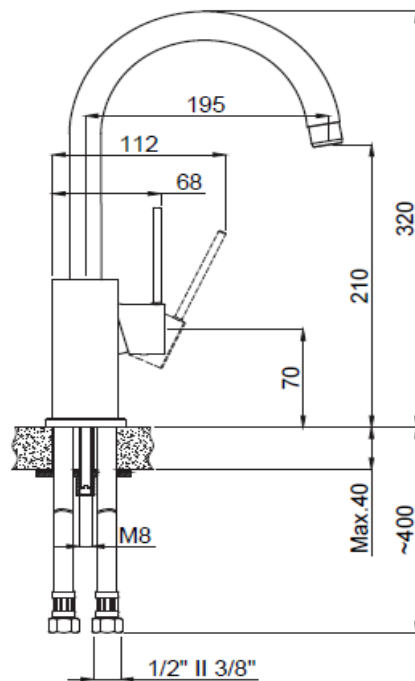

DIMENSIONAL DRAWING :

Verde UAE: Tel 02 559 8662 / P.O. Box 45557 Abu Dhabi
Website: www.verdeuae.com / Email: info@verdeuae.com

Verde reserves the right to revise the technical data as above, and is subject to change