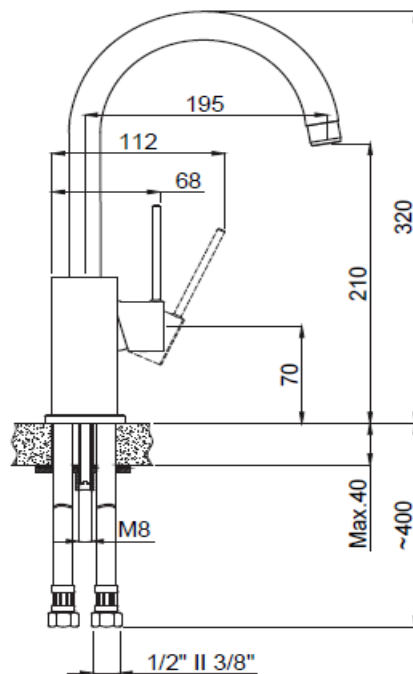

DIMENSIONAL DRAWING :

Verde UAE: Tel 02 559 8662 / P.O. Box 45557 Abu Dhabi
Website: www.verdeuae.com / Email: info@verdeuae.com

Verde reserves the right to revise the technical data as above, and is subject to change