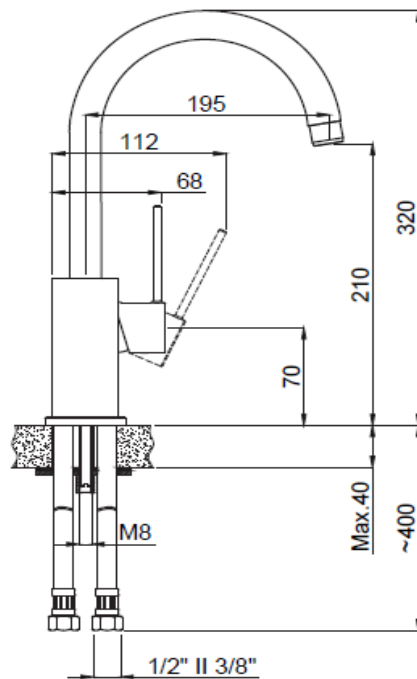

DIMENSIONAL DRAWING :

Verde UAE: Tel 02 559 8662 / P.O. Box 45557 Abu Dhabi
Website: www.verdeuae.com / Email: info@verdeuae.com

Verde reserves the right to revise the technical data as above, and is subject to change