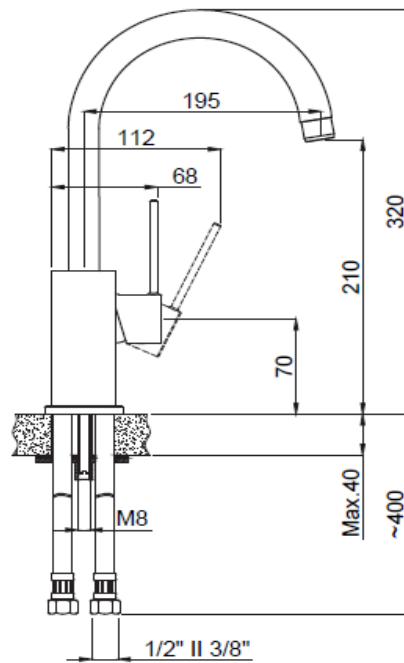

DIMENSIONAL DRAWING :

Verde UAE: Tel 02 559 8662 / P.O. Box 45557 Abu Dhabi
Website: www.verdeuae.com / Email: info@verdeuae.com

Verde reserves the right to revise the technical data as above, and is subject to change