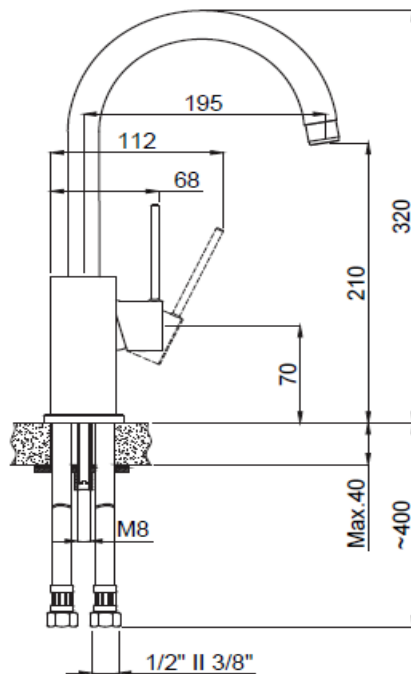

DIMENSIONAL DRAWING :

Verde UAE: Tel 02 559 8662 / P.O. Box 45557 Abu Dhabi
Website: www.verdeuae.com / Email: info@verdeuae.com

Verde reserves the right to revise the technical data as above, and is subject to change