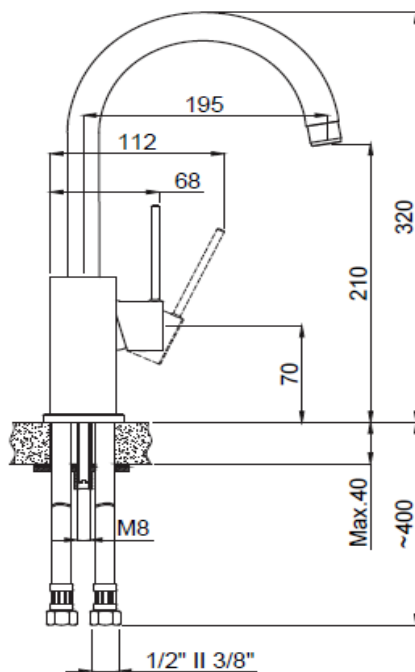

DIMENSIONAL DRAWING :

Verde UAE: Tel 02 559 8662 / P.O. Box 45557 Abu Dhabi
Website: www.verdeuae.com / Email: info@verdeuae.com

Verde reserves the right to revise the technical data as above, and is subject to change