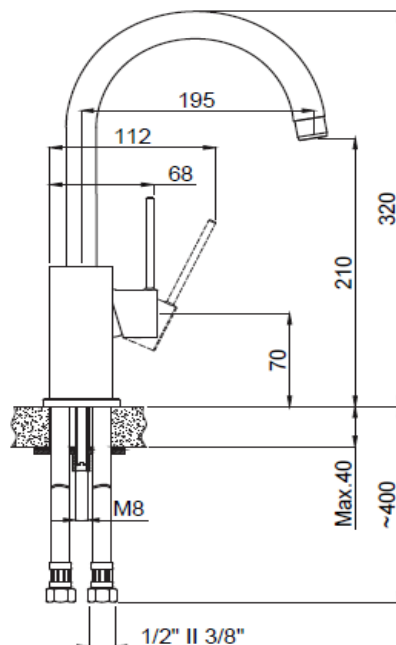

DIMENSIONAL DRAWING :

Verde UAE: Tel 02 559 8662 / P.O. Box 45557 Abu Dhabi
Website: www.verdeuae.com / Email: info@verdeuae.com

Verde reserves the right to revise the technical data as above, and is subject to change