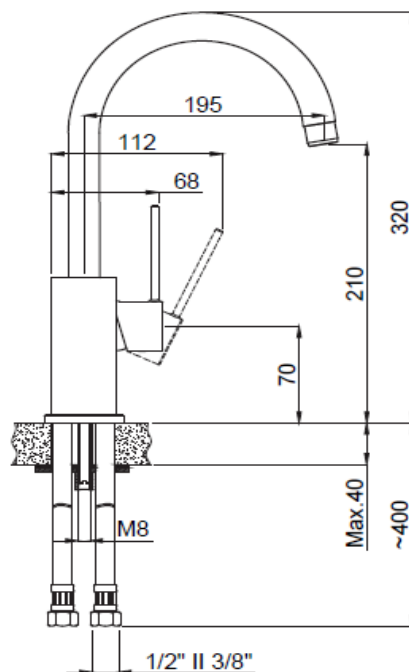

DIMENSIONAL DRAWING :

Verde UAE: Tel 02 559 8662 / P.O. Box 45557 Abu Dhabi
Website: www.verdeuae.com / Email: info@verdeuae.com

Verde reserves the right to revise the technical data as above, and is subject to change