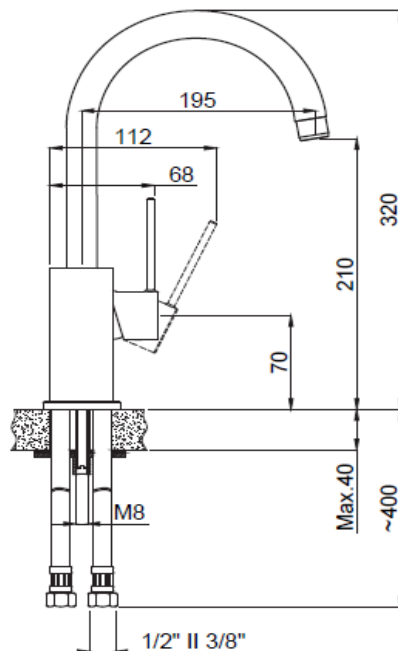

DIMENSIONAL DRAWING :

Verde UAE: Tel 02 559 8662 / P.O. Box 45557 Abu Dhabi
Website: www.verdeuae.com / Email: info@verdeuae.com

Verde reserves the right to revise the technical data as above, and is subject to change