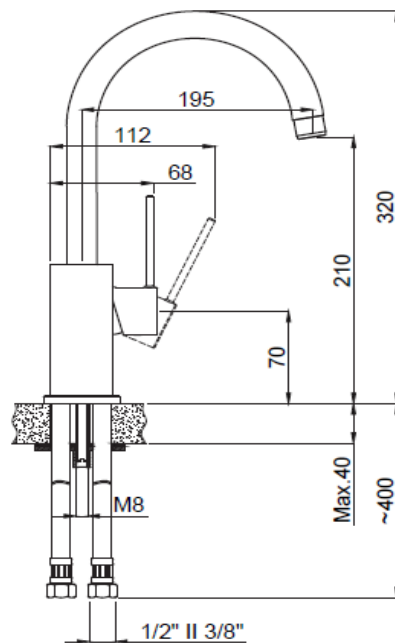

Verde UAE: Tel 02 559 8662 / P.O. Box 45557 Abu Dhabi
Website: www.verdeuae.com / Email: info@verdeuae.com

Verde reserves the right to revise the technical data as above, and is subject to change