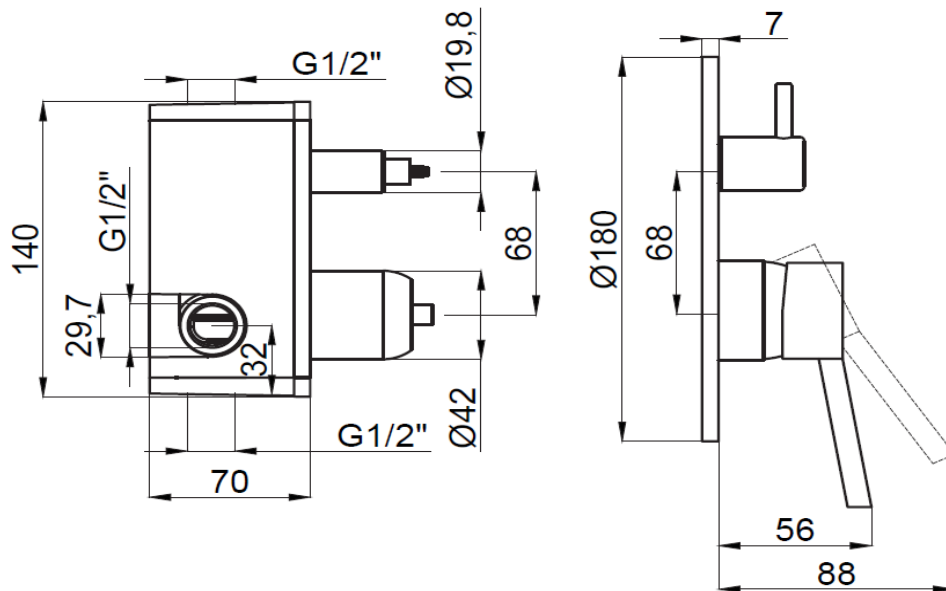

PRODUCT DESCRIPTION: Jupiter Bath Shower Mixer Chrome Concealed with unibox.

Product Ref Code :	VTA 15164901
Material :	Brass
Finish :	Chrome Plated
Mounting Type :	Wall Mounted
Flow Rate :	N/A

DIMENSIONAL DRAWING :