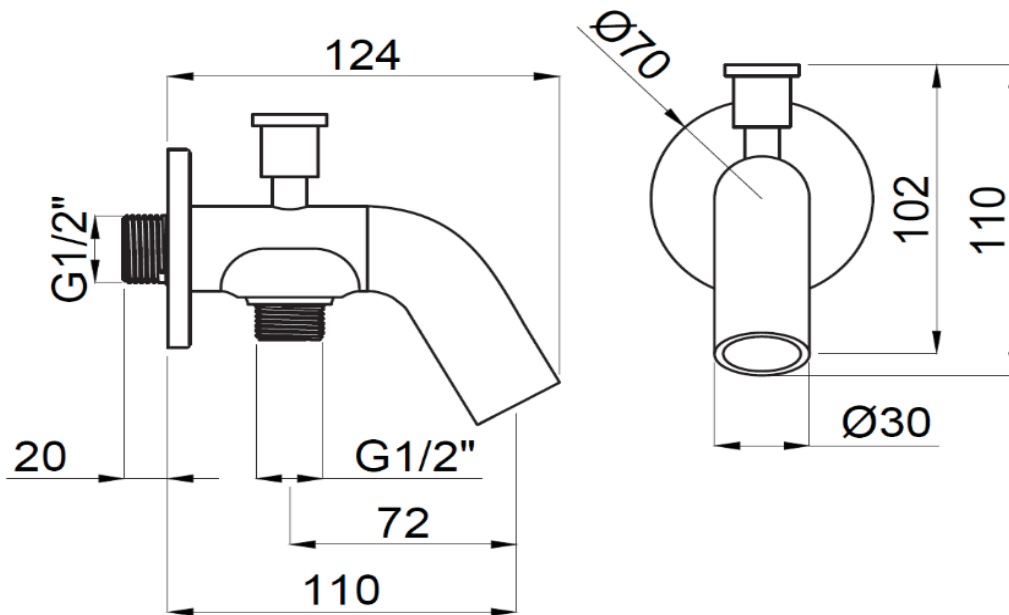

Product Ref Code	:	VTA 15165201
Material	:	Brass
Finish	:	Chrome Plated
Mounting Type	:	Wall Mounted
Flow Rate	:	N/A

DIMENSIONAL DRAWING :