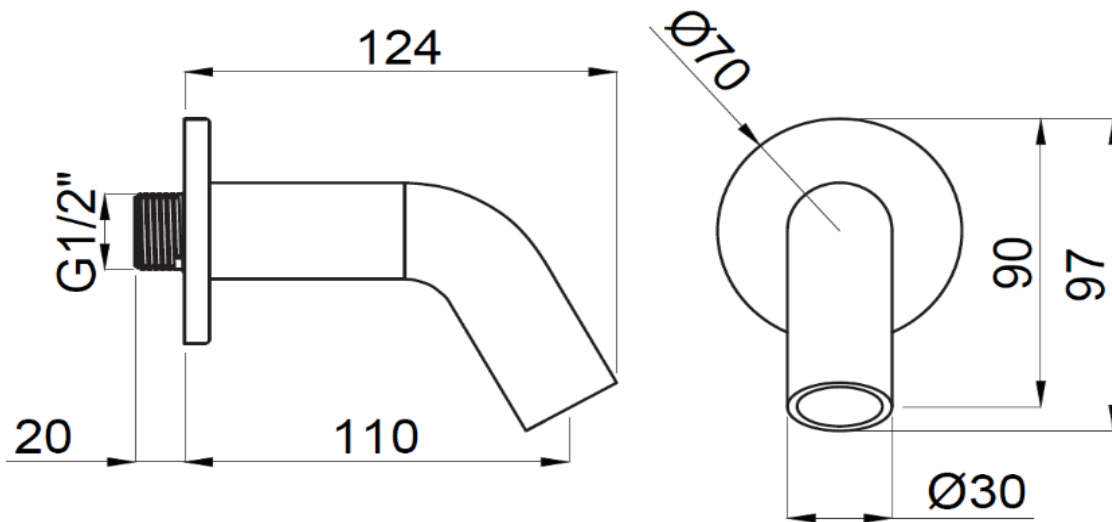

PRODUCT DESCRIPTION: Concealed Shower Spout 1/2", Chrome.

Product Ref Code :	VTA 15165501
Material :	Brass
Finish :	Chrome Plated
Mounting Type :	Wall Mounted
Flow Rate :	N/A

DIMENSIONAL DRAWING :

Verde UAE: Tel 02 559 8662 / P.O. Box 45557 Abu Dhabi
Website: www.verdeuae.com / Email: info@verdeuae.com