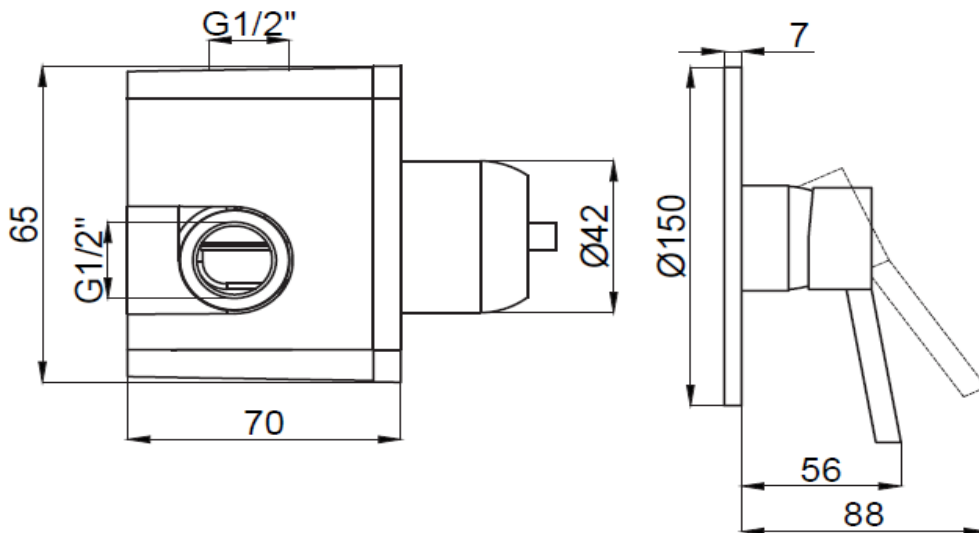

PRODUCT DESCRIPTION: Jupiter Shower Mixer Chrome Concealed with unibox.

Product Ref Code :	VTA 15165801
Material :	Brass
Finish :	Chrome Plated
Mounting Type :	Wall Mounted
Flow Rate :	N/A

DIMENSIONAL DRAWING :