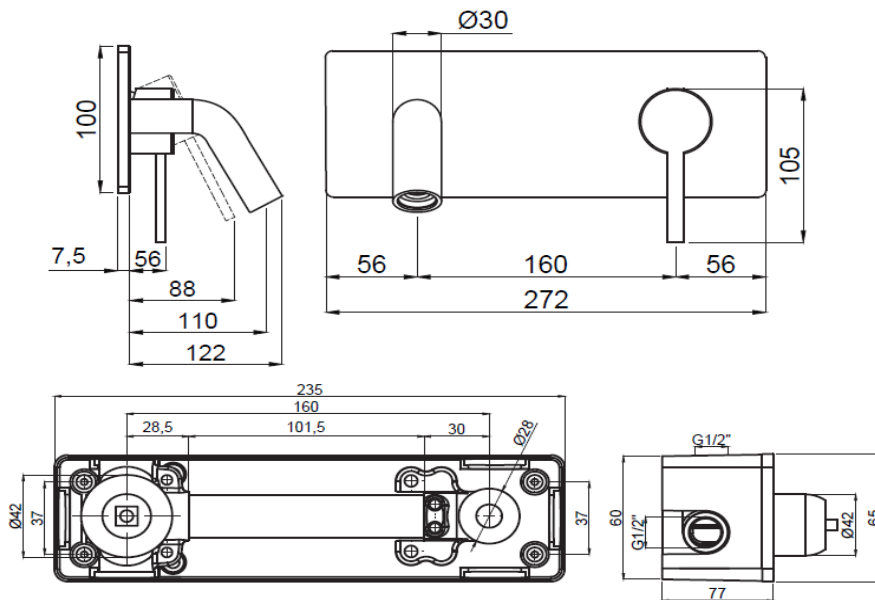

Verde UAE: Tel 02 559 8662 / P.O. Box 45557 Abu Dhabi
Website: www.verdeuae.com / Email: info@verdeuae.com

Verde reserves the right to revise the technical data as above, and is subject to change