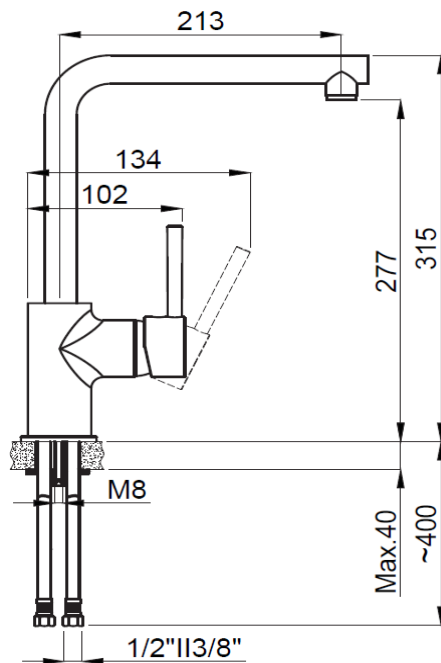

DIMENSIONAL DRAWING :

Verde UAE: Tel 02 559 8662 / P.O. Box 45557 Abu Dhabi
Website: www.verdeuae.com / Email: info@verdeuae.com

Verde reserves the right to revise the technical data as above, and is subject to change