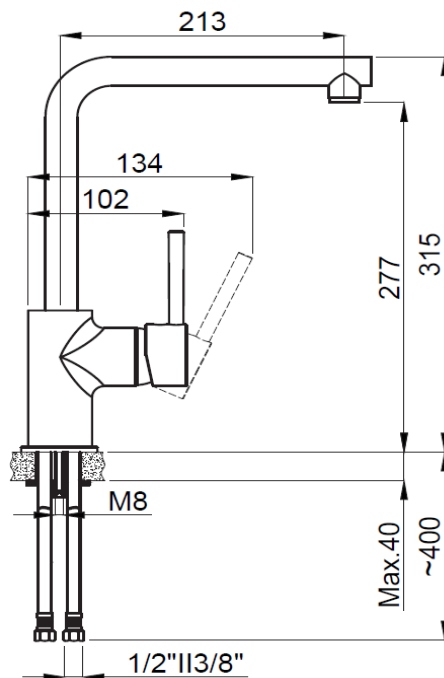

DIMENSIONAL DRAWING :

Verde UAE: Tel 02 559 8662 / P.O. Box 45557 Abu Dhabi
Website: www.verdeuae.com / Email: info@verdeuae.com

Verde reserves the right to revise the technical data as above, and is subject to change