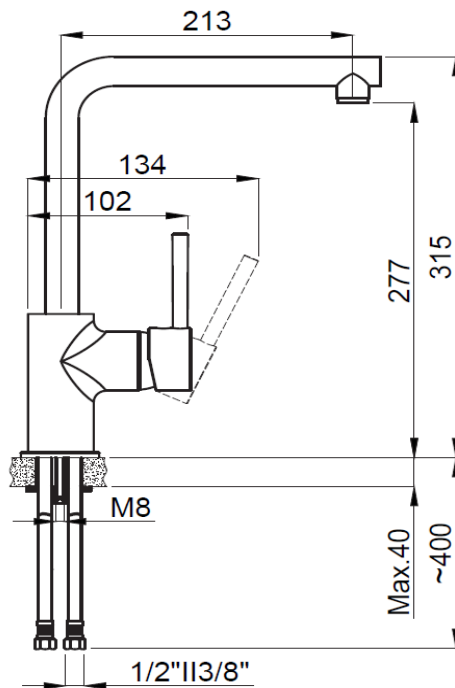

DIMENSIONAL DRAWING :

Verde UAE: Tel 02 559 8662 / P.O. Box 45557 Abu Dhabi
Website: www.verdeuae.com / Email: info@verdeuae.com

Verde reserves the right to revise the technical data as above, and is subject to change