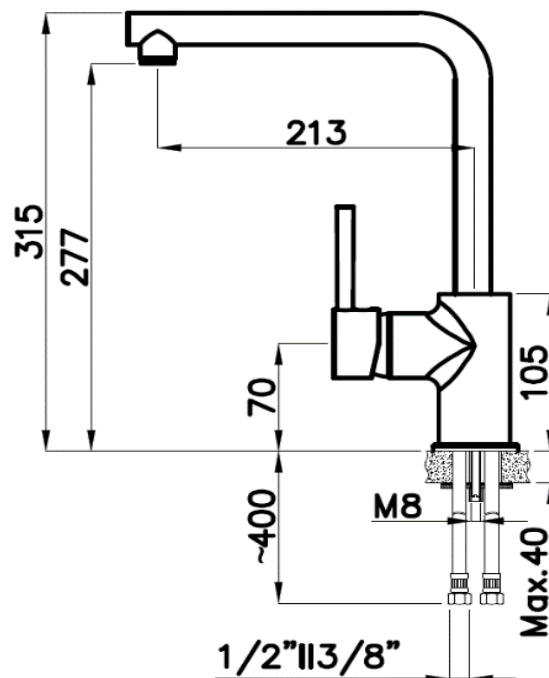

Product Ref Code :	VTA 15294441
Material :	Brass
Finish :	Chrome Plated
Mounting Type :	Deck Mounted
Flow Rate :	Maximum 6ltr per minute

DIMENSIONAL DRAWING :