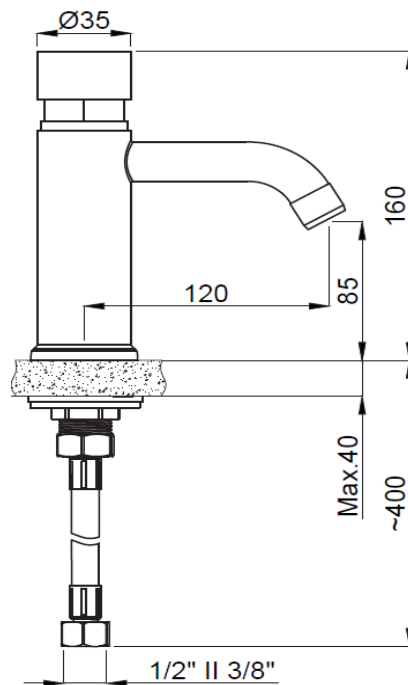

PRODUCT DESCRIPTION: Self Closing Basin Mixer with flexible hose 1/2" Chrome.

Product Ref Code :	VTA 15344611
Material :	Brass
Finish :	Chrome Plated
Mounting Type :	Deck Mounted
Flow Rate :	N/A

DIMENSIONAL DRAWING :