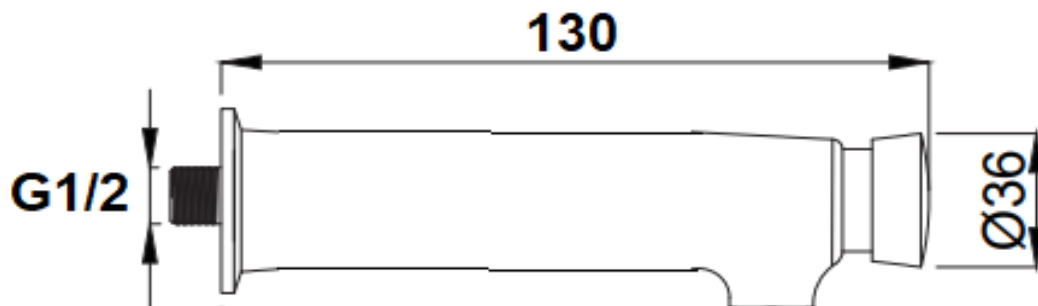

PRODUCT DESCRIPTION: Self Closing Basin Mixer with flexible hose 1/2" Chrome.

Product Ref Code :	VTA 15344621
Material :	Brass
Finish :	Chrome Plated
Mounting Type :	Wall Mounted
Flow Rate :	N/A

DIMENSIONAL DRAWING :