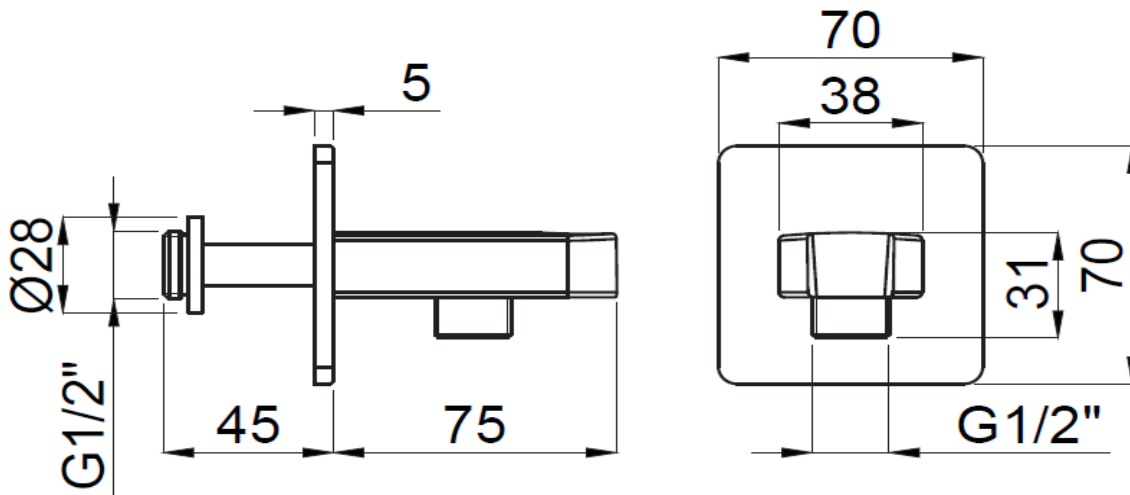

PRODUCT DESCRIPTION: Hand Shower Holder and Water Outlet Connector Gold.

Product Ref Code :	VTA 153808508
Material :	Brass
Finish :	Gold
Mounting Type :	Wall Mounted
Flow Rate :	N/A

DIMENSIONAL DRAWING :