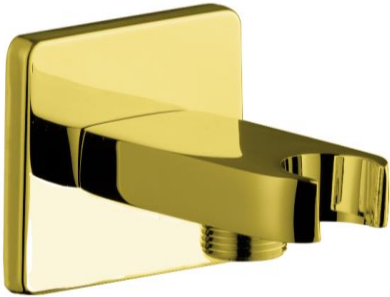

PRODUCT DESCRIPTION: Hand Shower Holder and Water Outlet Connector Gold.

Product Ref Code :	VTA 153808508
Material :	Brass
Finish :	Gold
Mounting Type :	Wall Mounted
Flow Rate :	N/A

DIMENSIONAL DRAWING :