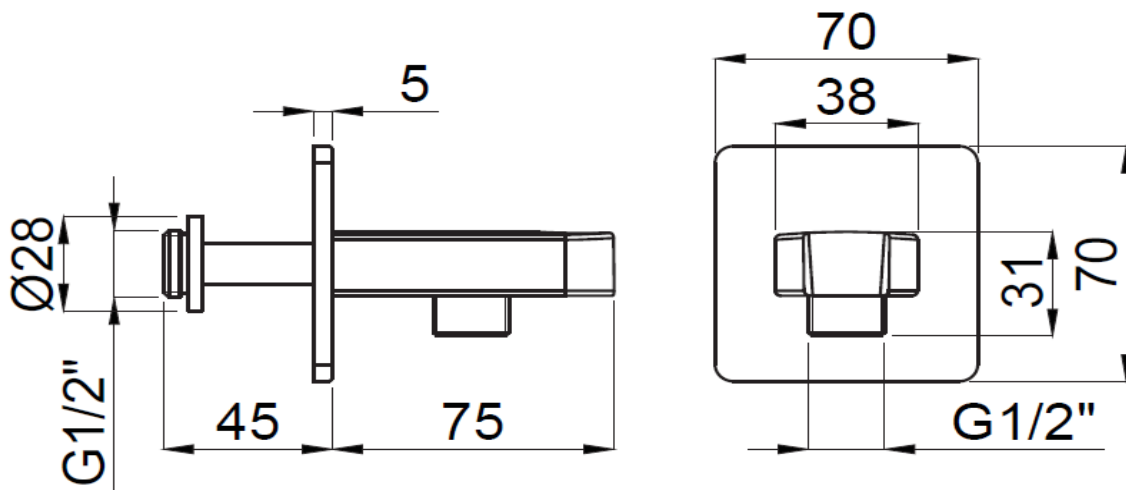

PRODUCT DESCRIPTION: Hand Shower Holder and Water Outlet Connector Chrome.

Product Ref Code :	VTA 15380851
Material :	Brass
Finish :	Chrome Plated
Mounting Type :	Wall Mounted
Flow Rate :	N/A

DIMENSIONAL DRAWING :