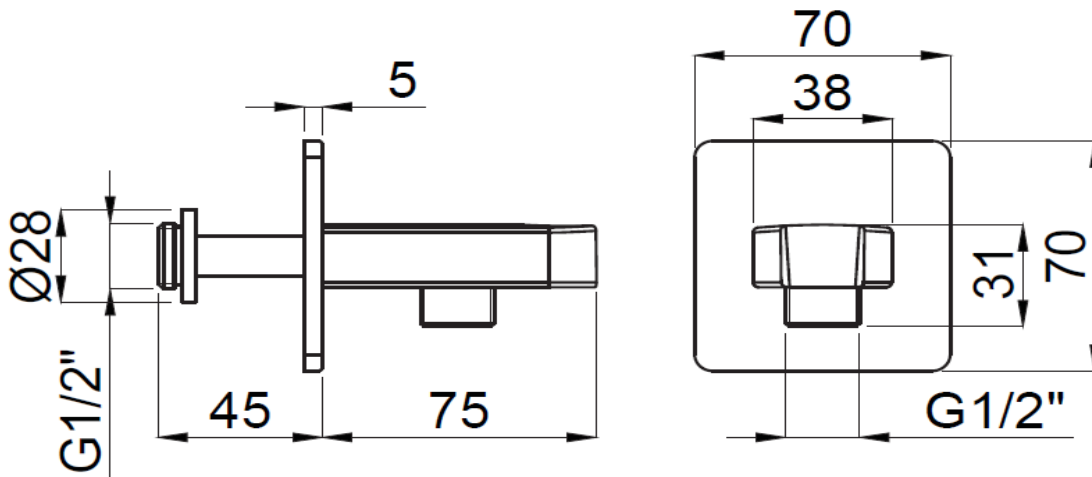

PRODUCT DESCRIPTION: Hand Shower Holder and Water Outlet Connector Black.

Product Ref Code :	VTA 153808524
Material :	Brass
Finish :	Black Matt
Mounting Type :	Wall Mounted
Flow Rate :	N/A

DIMENSIONAL DRAWING :