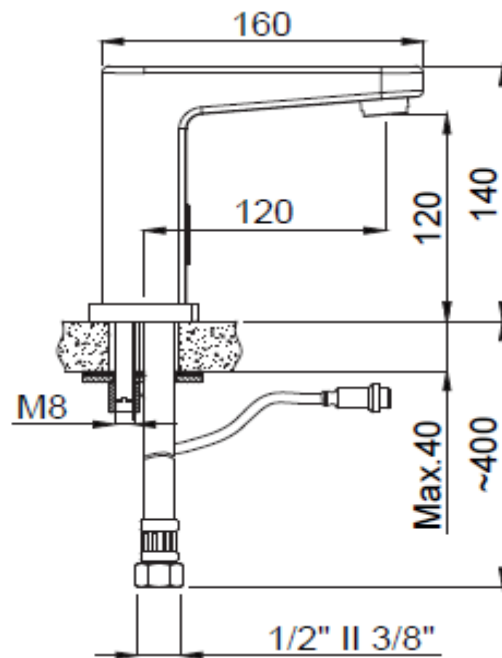

Product Ref Code :	VTA 15454501
Material :	Brass
Finish :	Chrome Plated
Mounting Type :	Deck Mounted
Flow Rate :	Maximum 1.9ltr per minute

DIMENSIONAL DRAWING :