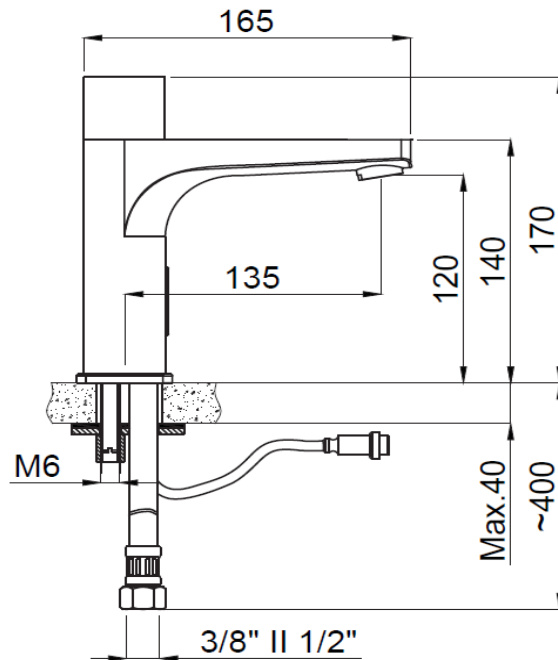

Product Ref Code :	VTA 15454511
Material :	Brass
Finish :	Chrome Plated
Mounting Type :	Deck Mounted
Flow Rate :	Maximum 1.9ltr per minute

DIMENSIONAL DRAWING :