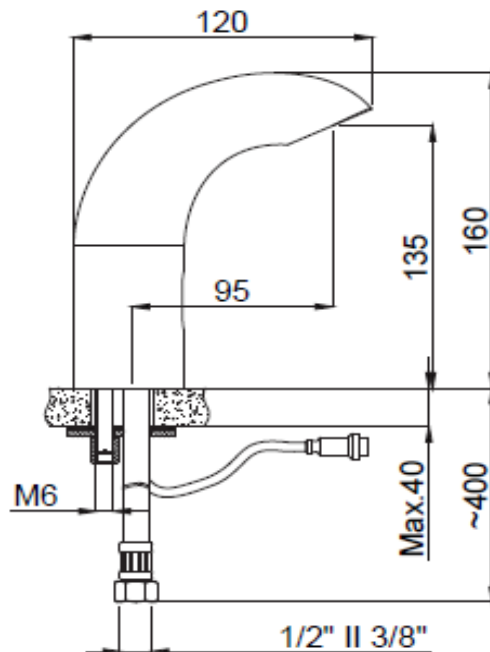

Product Ref Code :	VTA 15454521
Material :	Brass
Finish :	Chrome Plated
Mounting Type :	Deck Mounted
Flow Rate :	Maximum 1.9ltr per minute

DIMENSIONAL DRAWING :