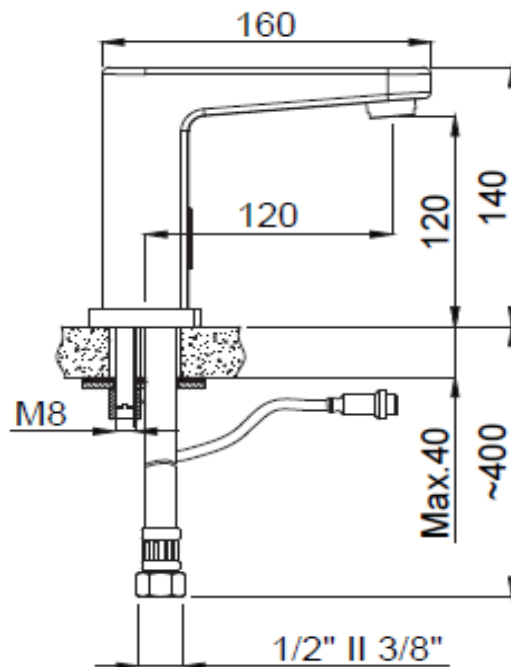

Product Ref Code	:	VTA 15454541
Material	:	Brass
Finish	:	Chrome Plated
Mounting Type	:	Deck Mounted
Flow Rate	:	Maximum 1.9ltr per minute

DIMENSIONAL DRAWING :